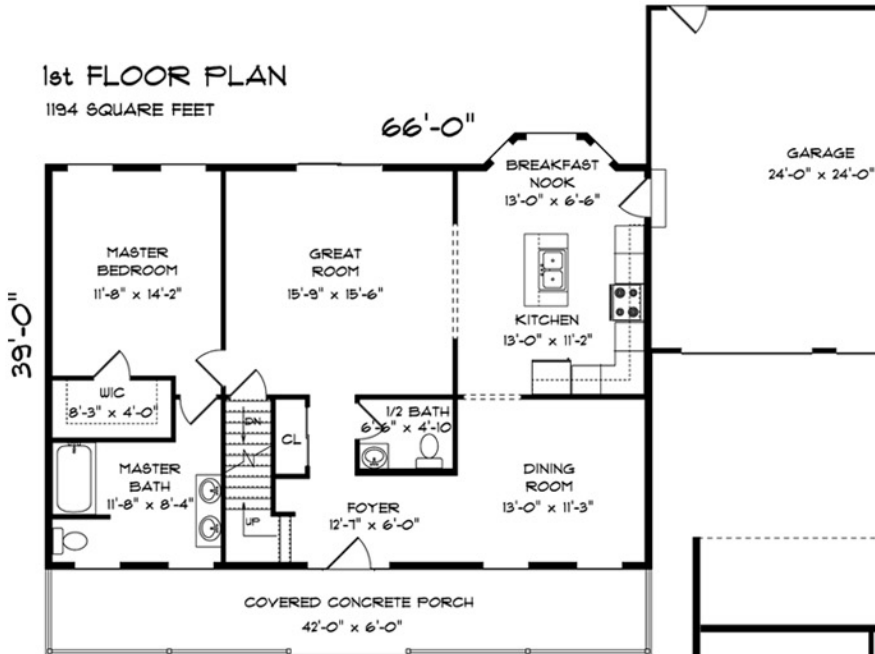

## Andover

1913 sq. ft.

3 Bedrooms

2.5 Baths

### 1st FLOOR PLAN

1194 SQUARE FEET

### 2nd FLOOR PLAN

719 SQUARE FEET