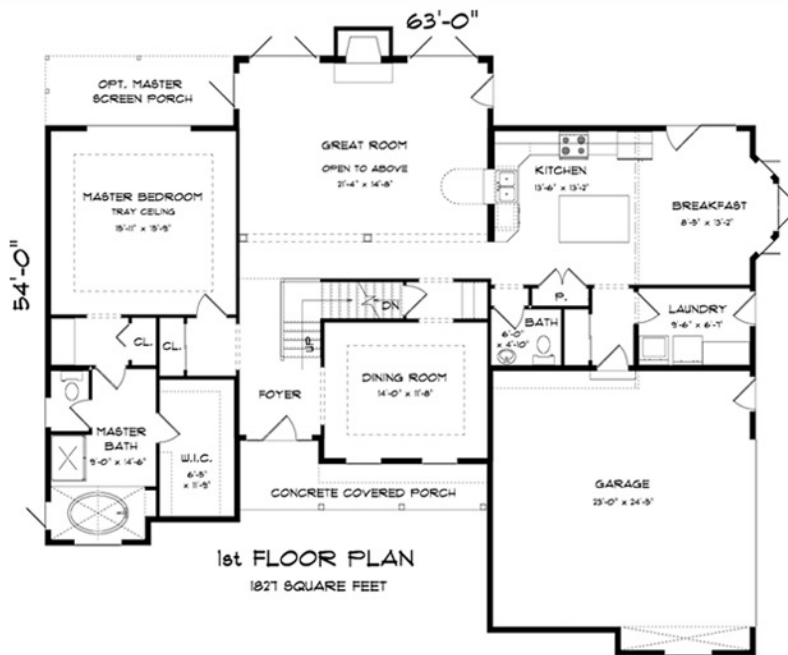

Genevieve

2691 sq. ft.

3 Bedrooms

2.5 Baths

1st FLOOR PLAN
1821 SQUARE FEET

2nd FLOOR PLAN
864 SQUARE FEET