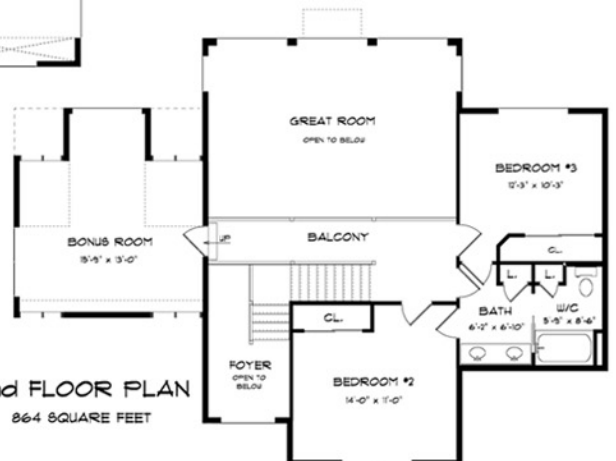

Genevieve

2691 sq. ft.

3 Bedrooms

2.5 Baths

1st FLOOR PLAN
1821 SQUARE FEET

2nd FLOOR PLAN
864 SQUARE FEET